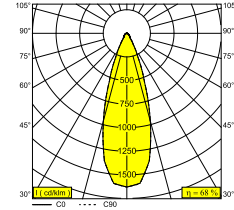

SPY 39 L ON 2 93040 DIM8

24140 9338 B-B

AVAILABLE IN

BLACK-BLACK 24140 9338 B-B

FULL WHITE 24140 9338 FW

WHITE-WHITE 24140 9338 W-W

[View on website](#)

General info

LOCATION	indoor
INSTALLATION	Ceiling Surface mounted
INGRESS PROTECTION	IP20
WEIGHT (KG)	0.7
ADJUSTABILITY	0° to 85° swiveling, 355° rotatable
INFORMATION	REFLECTOR WFL-40° INCL.DIMMABLE LED POWER SUPPLY 350/500mA-DC Current selection via jumper on power supply