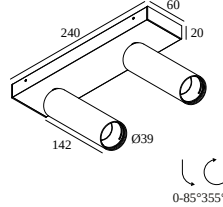

SPY 39 L ON 2 93040 DIM8

24140 9338 B-B

AVAILABLE IN

BLACK-BLACK 24140 9338 B-B

FULL WHITE 24140 9338 FW

WHITE-WHITE 24140 9338 W-W

[View on website](#)

General info

LOCATION	indoor
INSTALLATION	Ceiling Surface mounted
INGRESS PROTECTION	IP20
WEIGHT (KG)	0.7
ADJUSTABILITY	0° to 85° swiveling, 355° rotatable
INFORMATION	REFLECTOR WFL-40° INCL.DIMMABLE LED POWER SUPPLY 350/500mA-DC Current selection via jumper on power supply

Requirements

SPY 39 L TUBE

For detailed installation instructions, please consult the manual : [24140_XXX8_HAND.pdf](#)

DELTALIGHT

SPY 39 L ON 2 93040 DIM8

24140 9338 B-B

FINISH YOUR SPECIFICATION

Finish your product

24144 0020 B SPY 39 L TUBE B

24144 0020 FBR SPY 39 L TUBE FBR

24144 0020 FG SPY 39 L TUBE FG

24144 0020 GC SPY 39 L TUBE GC

24144 0020 W SPY 39 L TUBE W

Notes: